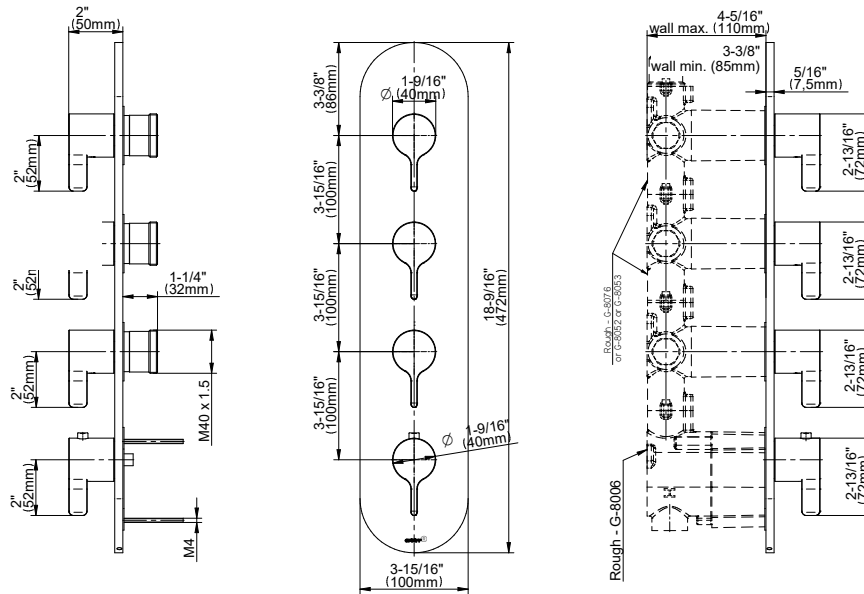

G-8085-LM46E0-T

Terra Collection

M-Series Valve Trim with Four Handles

GRAFF®

Product Features

- Four metal handles, decorative trim plate
- Use with M-Series rough valves

Available Finishes

- Polished Chrome
  G-8085-LM46E0-PC-T
- Brushed Nickel
  G-8085-LM46E0-BNi-T
- Polished Nickel
  G-8085-LM46E0-PN-T
- Unfinished Brass*
  G-8085-LM46E0-UB-T
- Olive Bronze*
  G-8085-LM46E0-OB-T*

Warranty

- Limited lifetime warranty

For complete warranty information go to
<https://www.graff-faucets.com/en/info/faqs>

The measurements shown are for reference only. Products and specifications shown are subject to change without notice. Revised 09/2018.

www.graff-designs.com | phone: 800-954-4723